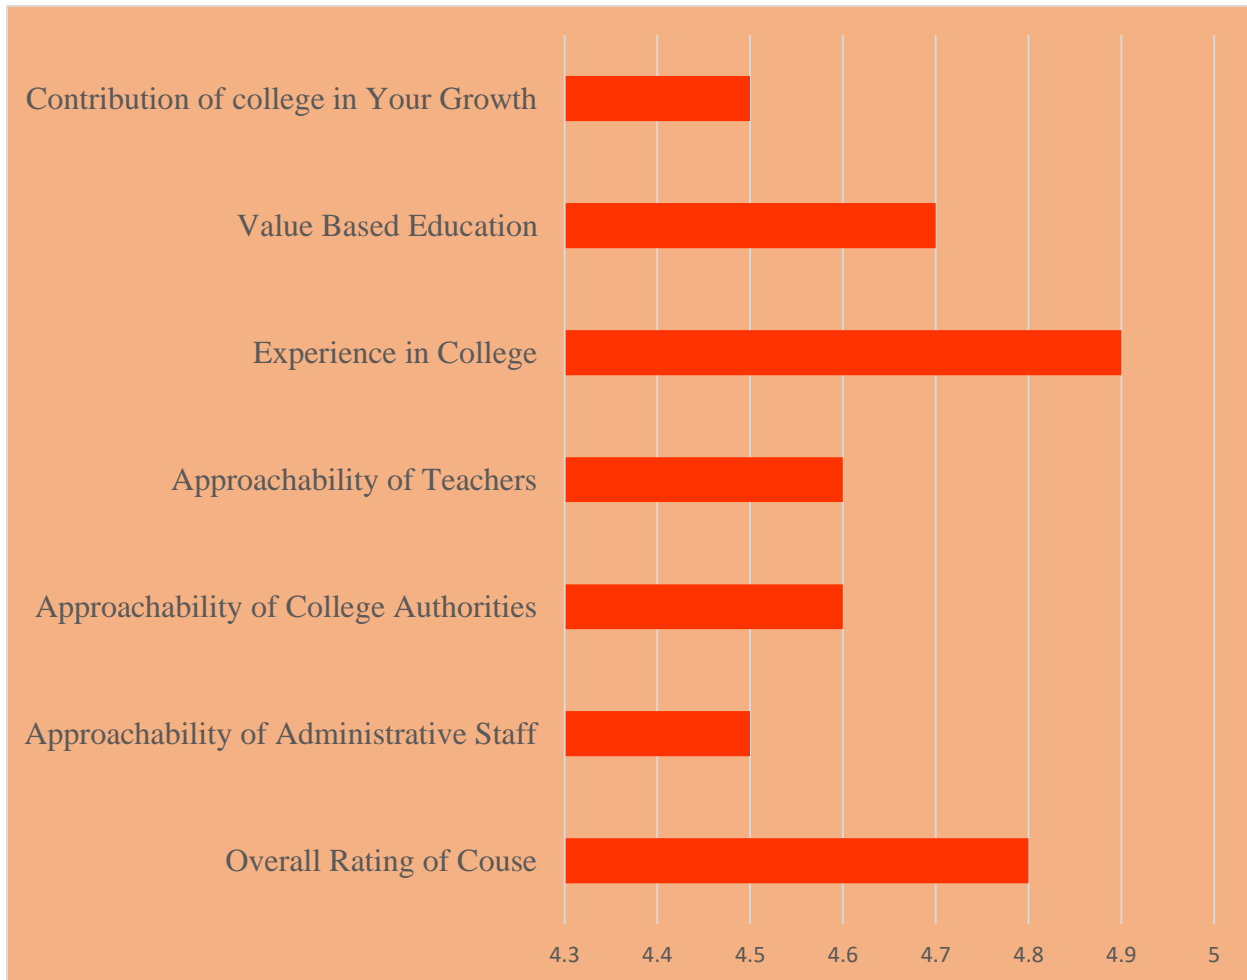

St. Vincent College of Commerce, Pune 411037

Alumni Feedback Analysis on Quality Enhancement

Alumni feedback is taken on various aspects of college. It is on a scale of 1-5 (1 Poor, 2 Satisfactory, 3 Average, 4 Good, and 5 Excellent). The average of the various parameters is shown in a pie chart.