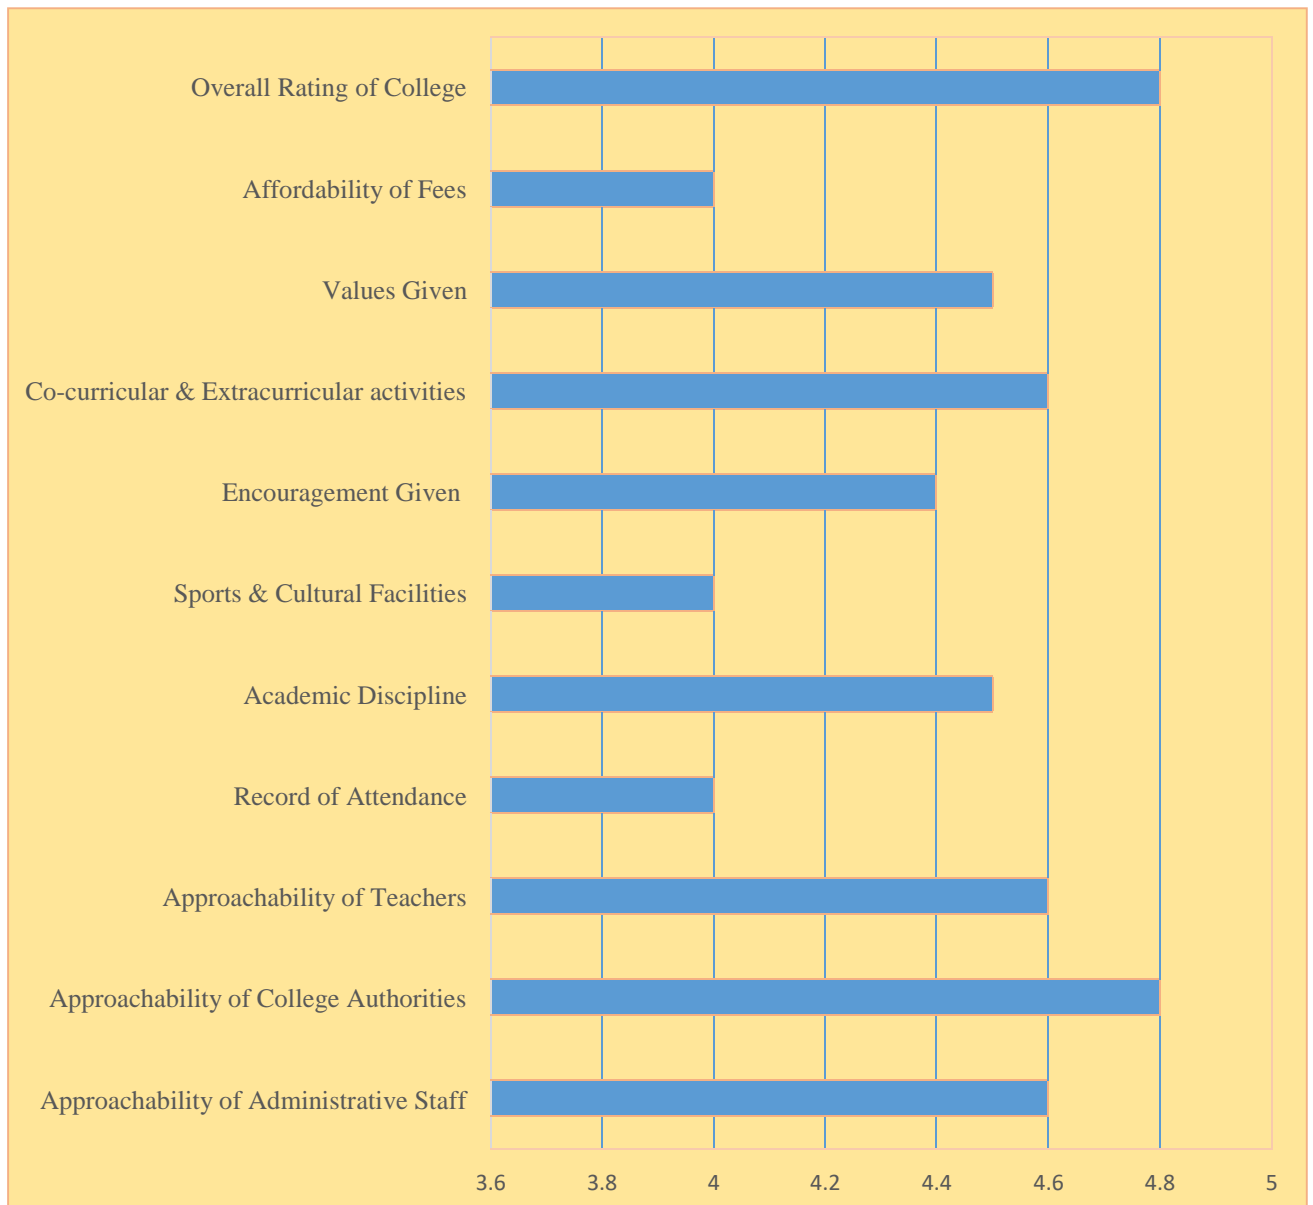

St. Vincent College of Commerce, Pune 411037

Parent Feedback Form Analysis on Quality Enhancement

Parents feedback is taken on various aspects of college. It is on a scale of 1-5 (1 Poor, 2 Satisfactory, 3 Average, 4 Good, and 5 Excellent). The average of the various parameters is shown in a pie chart.